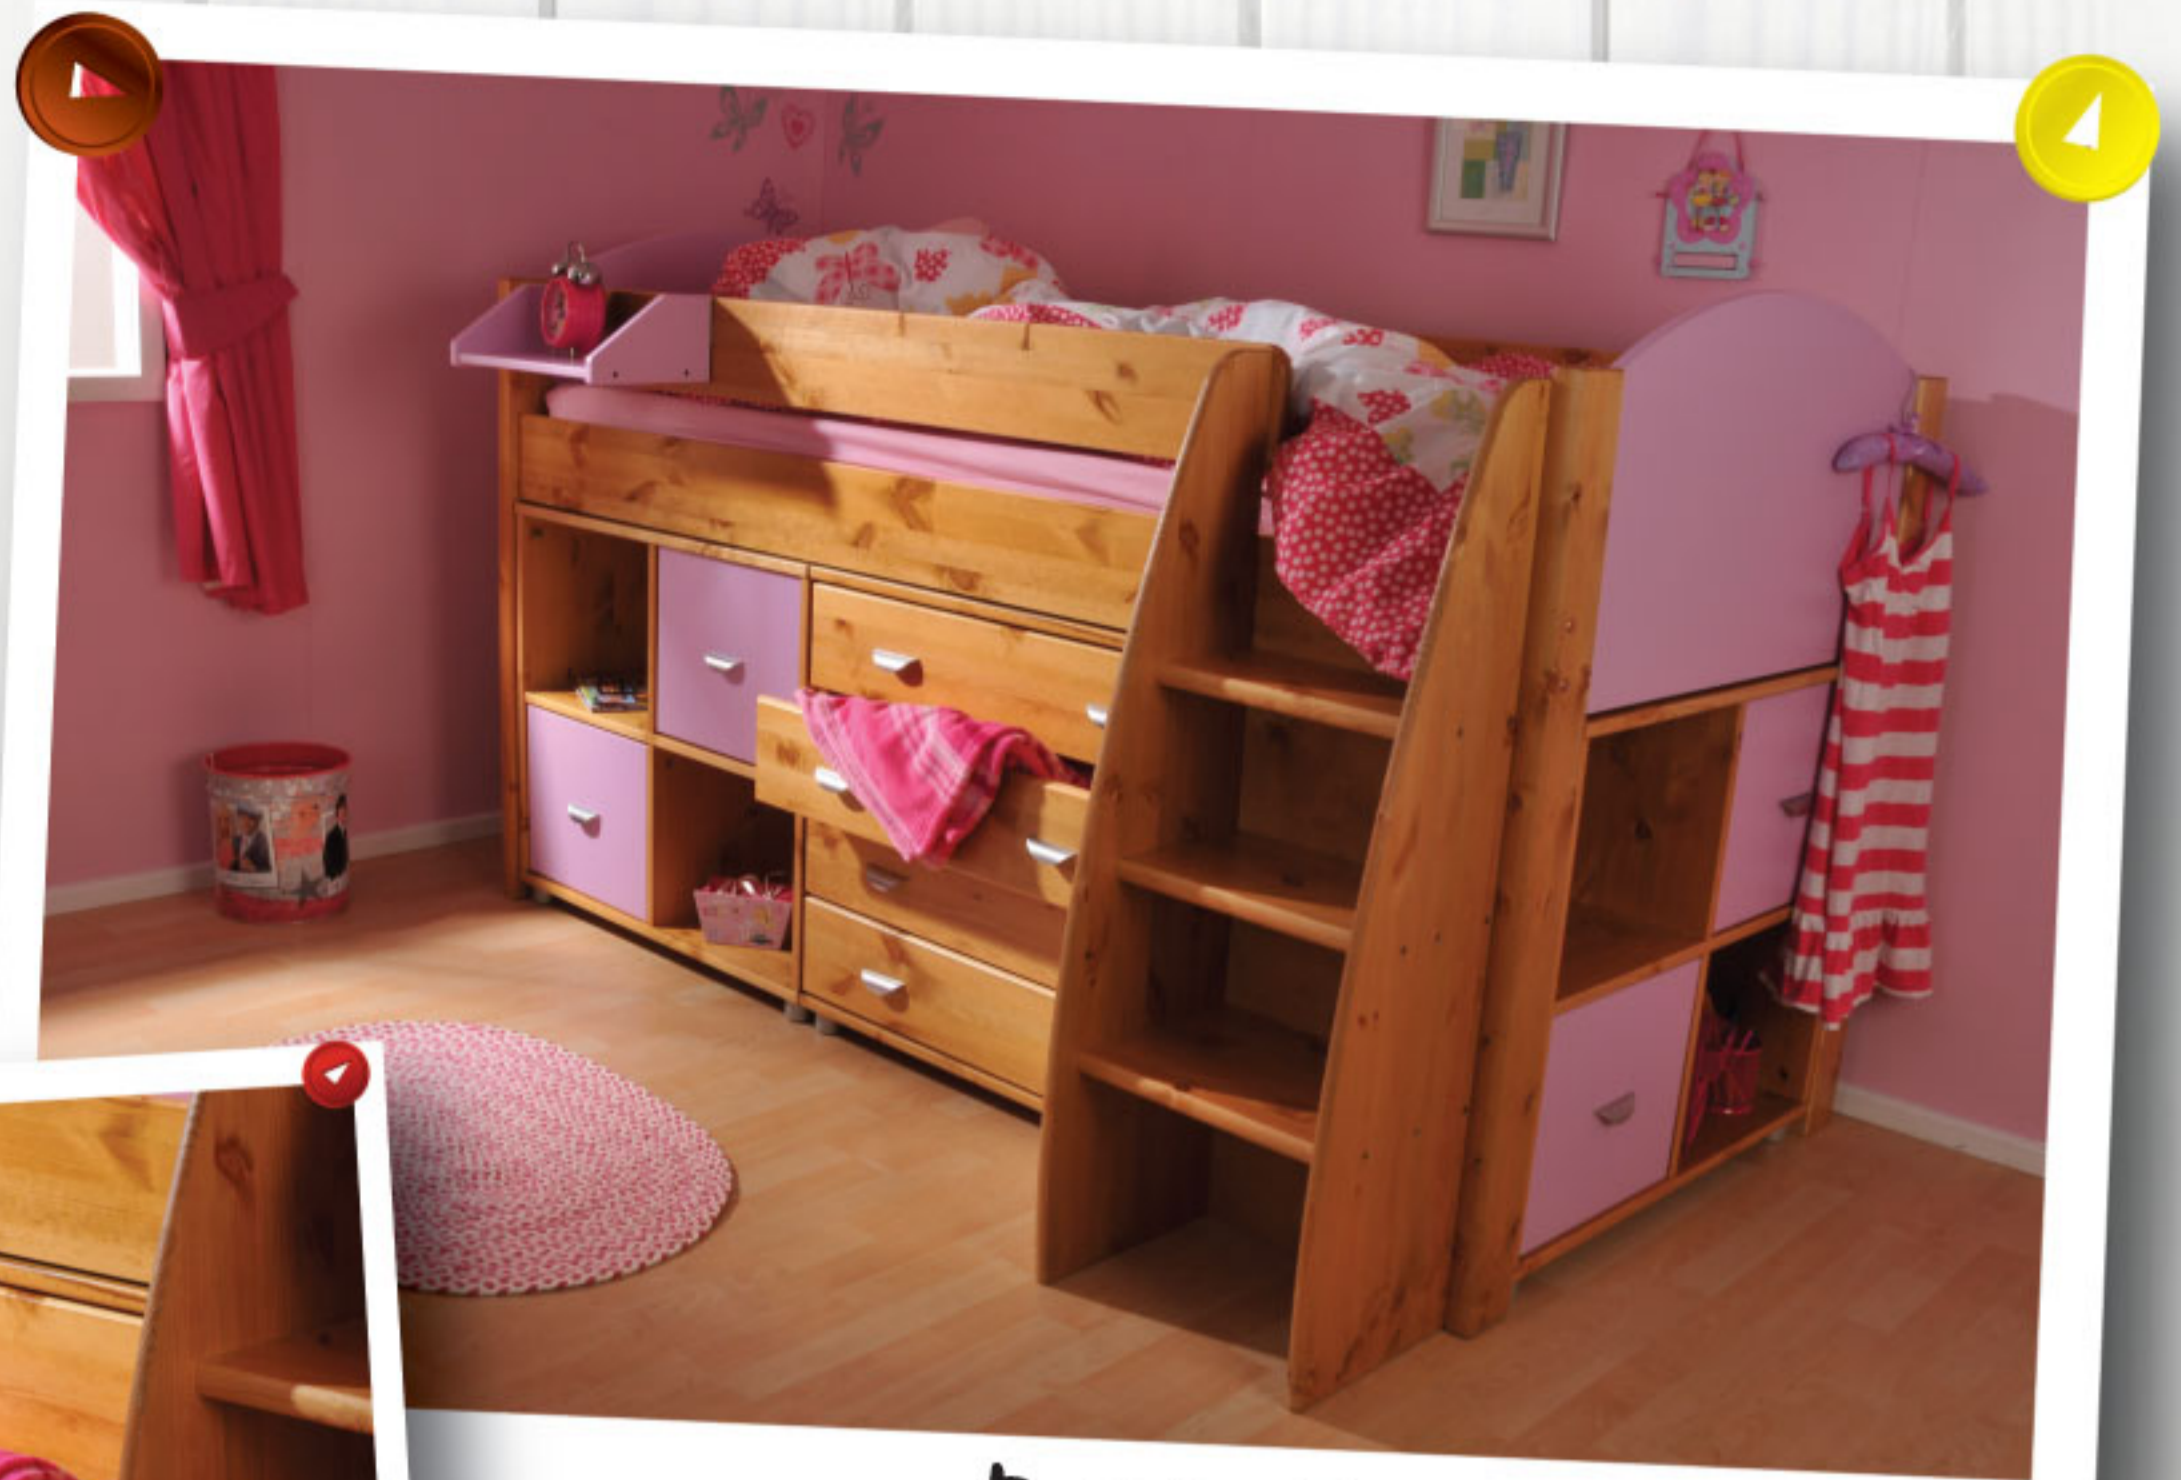

'Loads of storage means I can keep my bedroom Tidy'

Clip-on shelf; A199
(Optional extra to all combinations).

'I have a den behind the cube units aswell!'

Stompa®
More than just a bed

next generation

Rondo