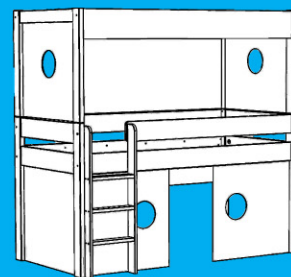

Mid Sleepers with Den

Play 4 - Mid Sleeper with Tent and Den Kit

H1890 x W1051 x L2061 mm

Play 5 - Mid Sleeper with Slide/Tent and Den Kit