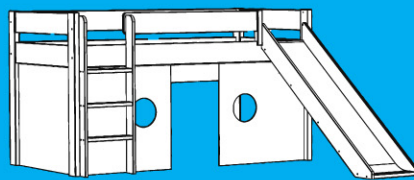

H1090 x W2245 x L2061 mm incl. slide