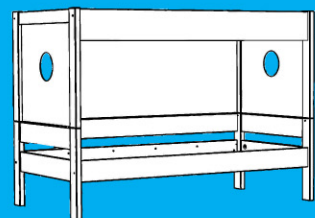

*Play 4 - Mid Sleeper with Tent in Pink/Polka Dots and Den Kit in Pink/Polka Dots*

*Play 5 - Mid Sleeper with Slide - Tent in Pink/Flowers and Play Den Kit in Lime/Flowers.*

## Daybeds

Daybed

H615 x W983 x L2061 mm

Play 1 - Daybed with Den Kit

H1415 x W983 x L2061 mm