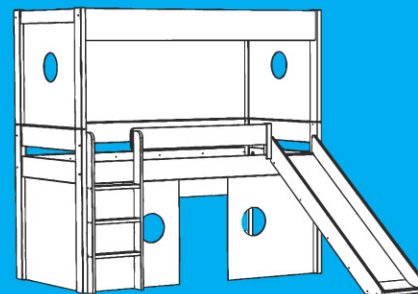

H1890 x W2245 x L2061 mm incl. slide