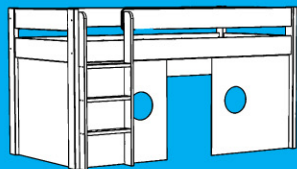

Mid Sleepers

Play 2 - Mid Sleeper with Tent

H1090 x W1051 x L2061 mm

Play 3 - Mid Sleeper with Slide/Tent